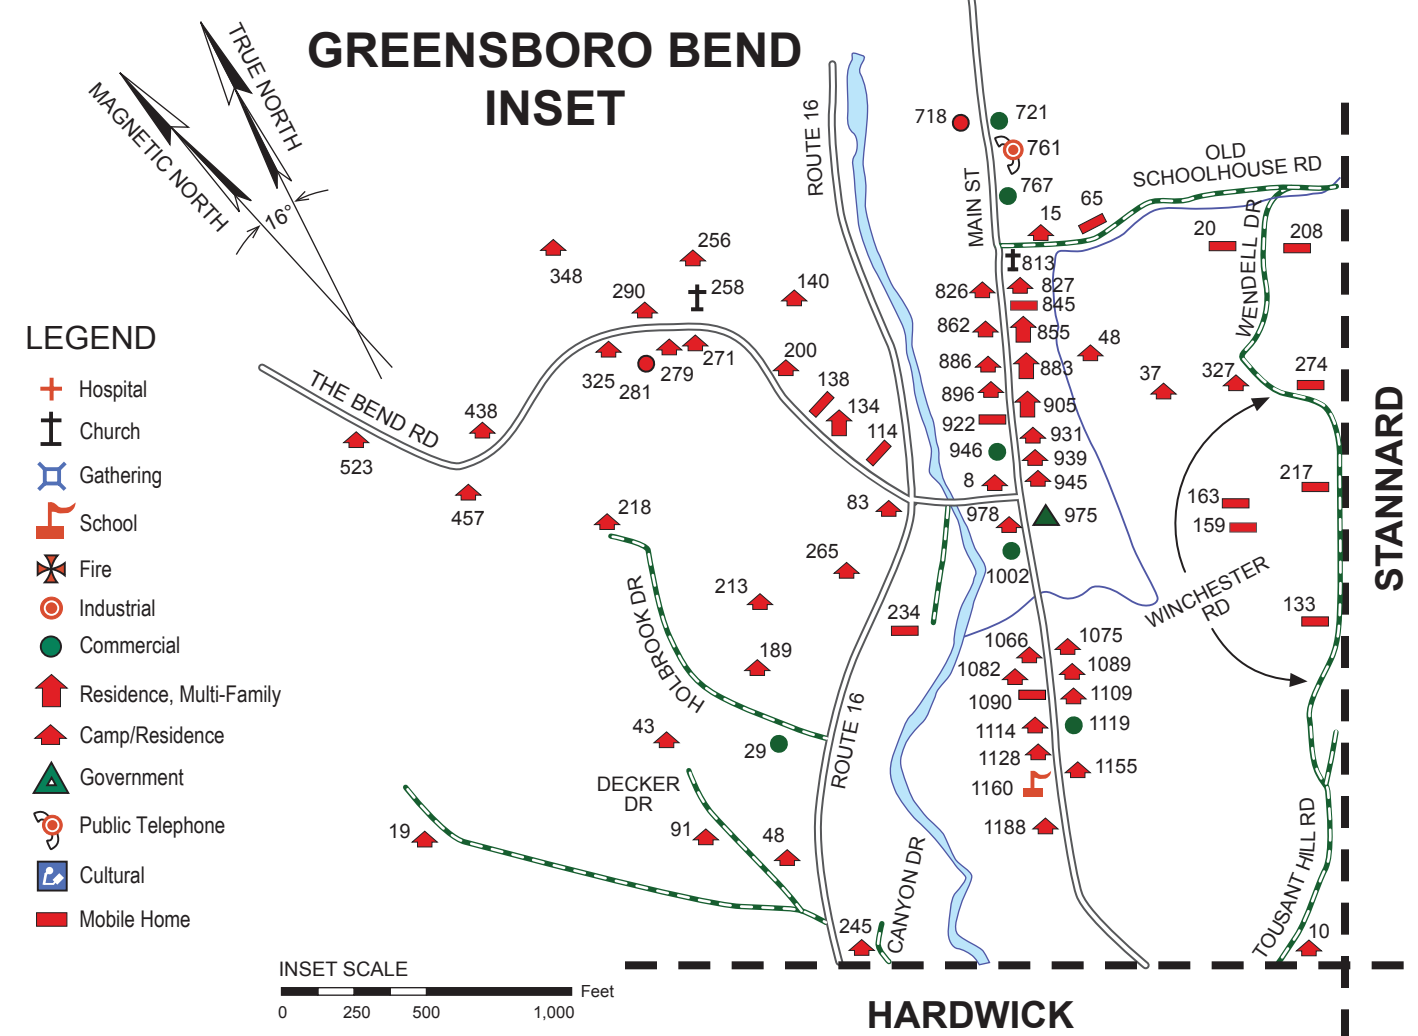

# Town of Greensboro, Vermont

## GREENSBORO BEND INSET

- LEGEND**
- Hospital
  - Church
  - Gathering
  - School
  - Fire
  - Industrial
  - Commercial
  - Residence, Multi-Family
  - Camp/Residence
  - Government
  - Public Telephone
  - Cultural
  - Mobile Home

Town of Greensboro, VT 05841  
 April 10, 2009  
 Revision 6